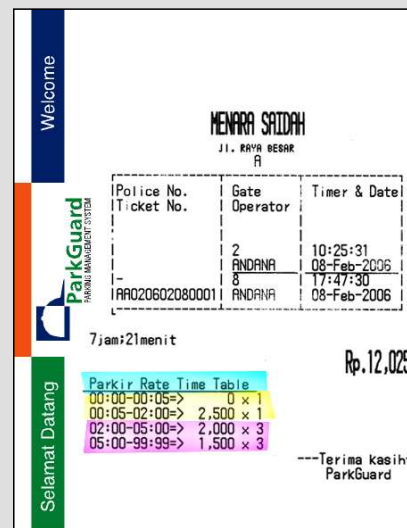

Welcome to the new pay-as-you-parking system! The fair parking calculation that allows visitors to pay just for the time they park.

It is specifically designed with future concepts, utilizing modern automatic parking equipment. It is a fast, efficient and elegant parking system.

ParkGuard is the parking management system that you can rely on.

PARKING RATE

ParkGuard provides many parking rates that are easy and flexible to adjust to your requirements. The system provides 4 parking rates : General, VIP, Special Event and Membership.

GENERAL PARKING RATE

The General parking rate is an hourly parking rate calculation with an hourly parking rate table so it is easy to adjust the hour & rate any time if needed.

000 – 005 Minute	Free for loading/uploading
005 – 060 Minute	Rp. 2.000-
060 – 240 Minute	Rp. 1.500/hours
240 >	Rp. 1.000/hours