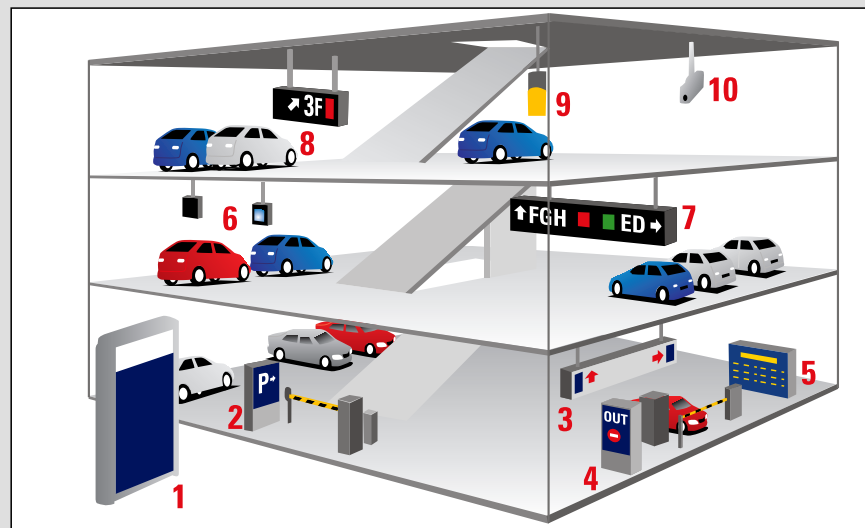

PARKING SYSTEM

Our parking system uses Ticket Dispenser at the entrance gate. The gate will open automatically after a visitor takes a parking ticket and it will automatically close when the car passes the gate. Meanwhile The Exit gate uses an operator to collect parking fee and activated barrier. Parking fee will automatically calculate by the system. The exit gate will automatically open after the operator receives the payment and automatically closed after the car passes it.

1. Parking Announcement Board

Displays "Full / Vacant" information to drivers on public roads.

2. Entrance Sign

Displays the parking is "Full" or "Vacant" by command from the central control panel.

3. Parking Announcement Sign

Provides driving directions within the parking area.

4. Exit Sign

Warns the pedestrian of outgoing cars or other vehicles at the exit.

5. Parking central control board

Displays operations of all devices in the system and parking conditions

6. Section Guidance Light

Shows vacancy of each block with lights.

7. Block Guidance Light

Guides vehicles to available spot.

8. "FULL" display lights on each floor

Displays "Full / Vacancy" information on each floor.